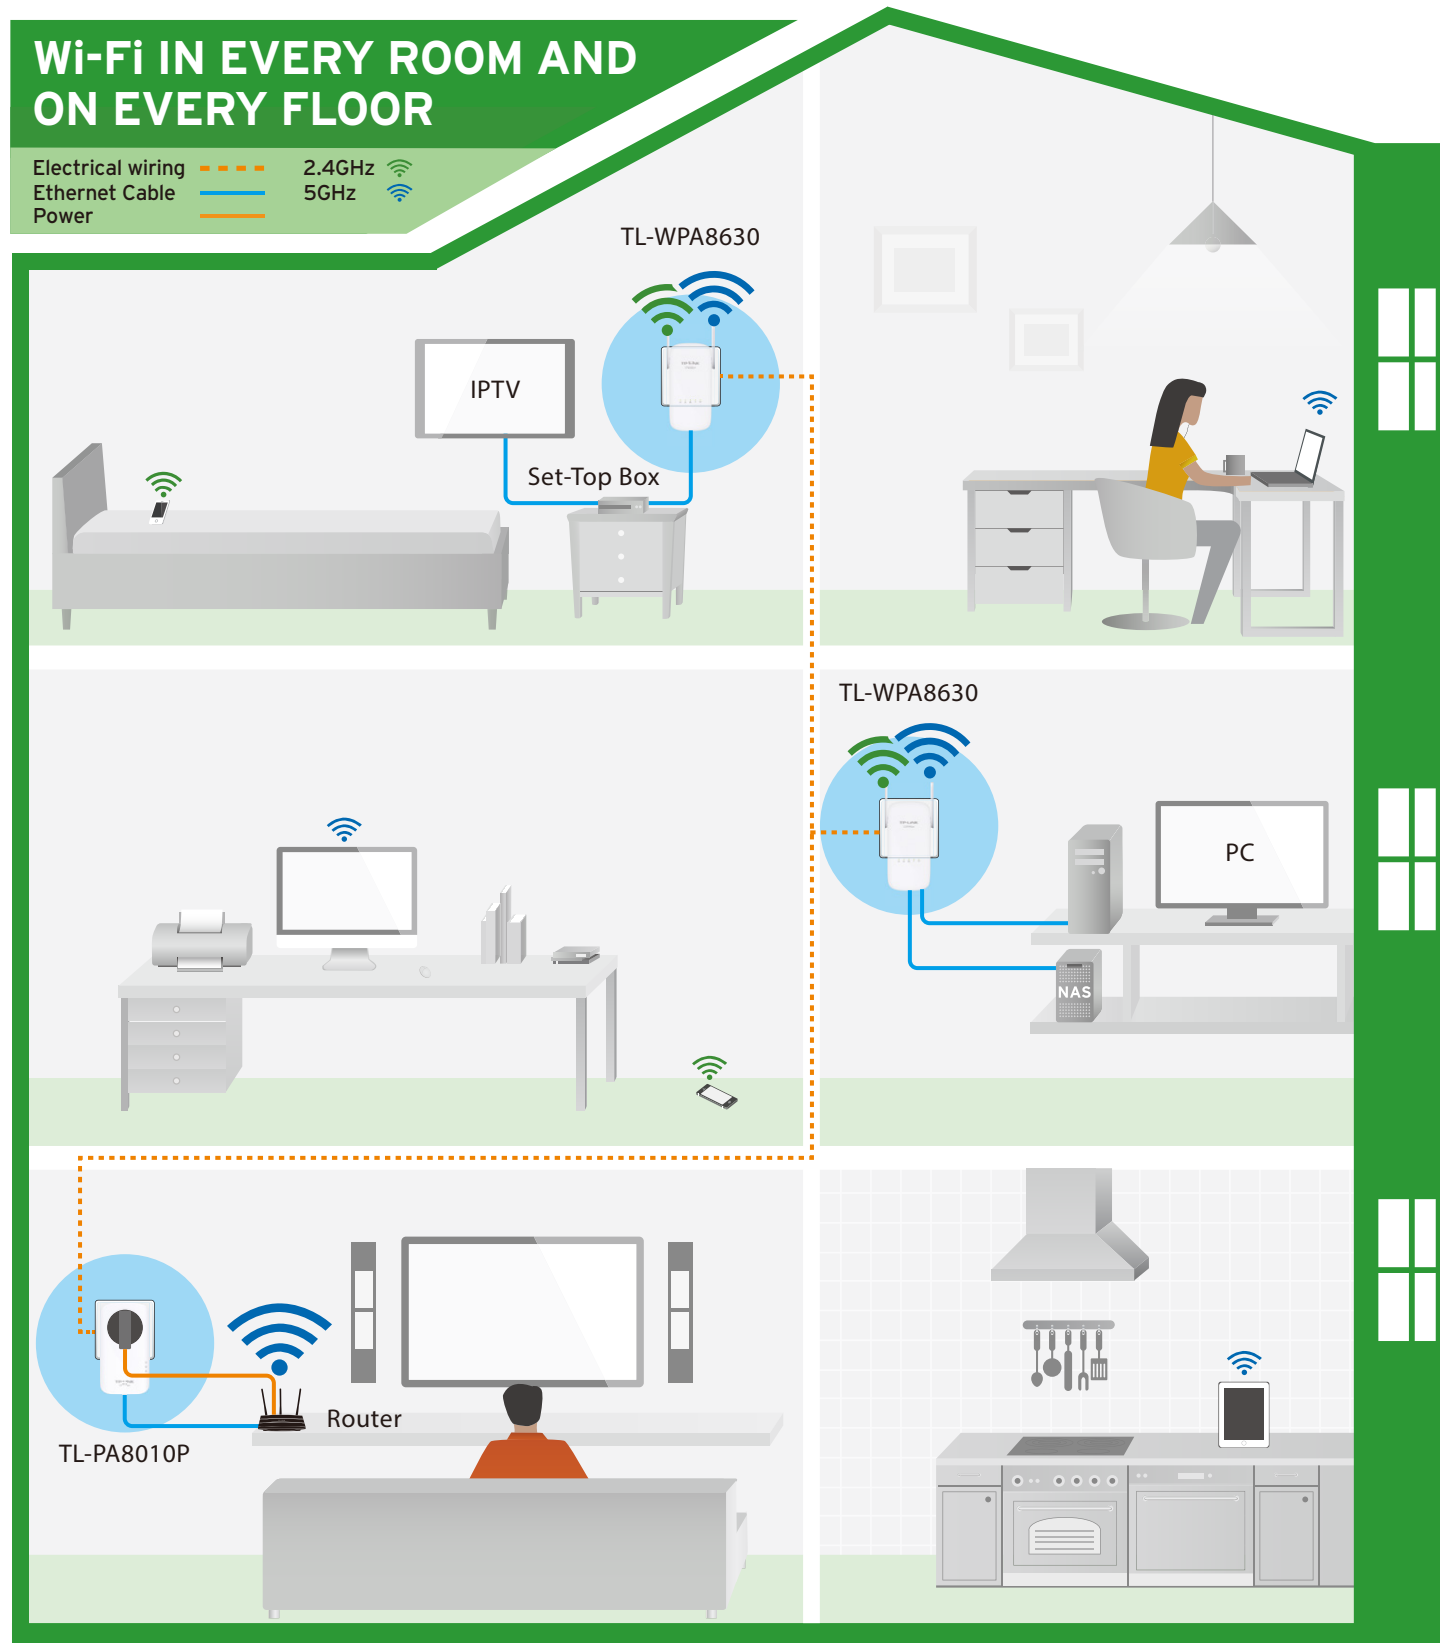

Diagrams

PLUG & PLAY IN SECONDS!