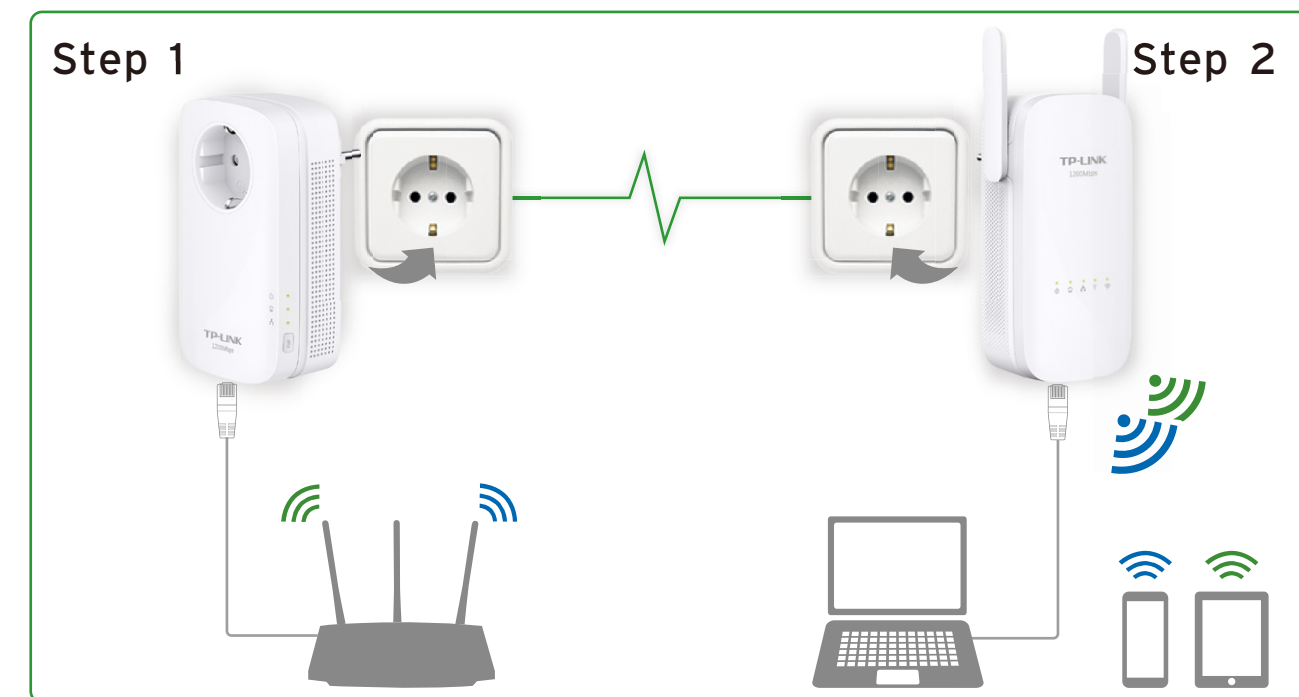

¹Utility currently supports Windows 8/7/Vista/XP and Mac OS X (10.7 and later) operating system.

Diagrams

PLUG & PLAY IN SECONDS!

Others

Ideal to use with

- AC1900 Wireless Dual Band Gigabit Router Archer C9