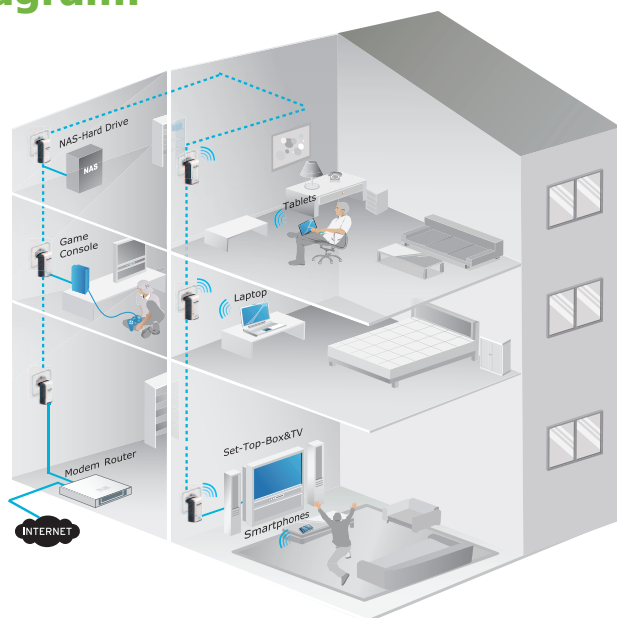

◎ Specifications:

Hardware Features	
Standards And Protocols	HomePlug AV, IEEE802.3, IEEE802.3u, IEEE802.11n/g/b
Interface	1*10/100Mbps Ethernet Port
Plug Type	EU, US, UK
Button	Pair Button\WiFi (WPS)
LED Indicator	PWR, PLC, ETH, WiFi
Dimensions (Wx Dx H mm)	4.1x 2.3x 1.6 in. (105x 58x 40 mm)
Power Consumption	< 6 W
Range	300 Meters over electrical circuit
Software Features	
Modulation Technology	OFDM
Encryption	Powerline: 128-bit AES Encryption Wireless: WEP, WPA/WPA2, WPA-PSK/WPA2-PSK Encryption
Others	
Certification	CE, FCC, RoHS
Package Contents	Powerline Ethernet Adapter Ethernet cable (RJ45) Resource CD Quick Installation Guide
System Requirements	Windows 2000/XP/2003/Vista, Windows 7, Mac, Linux*
Environment	Operating Temperature: 0°C~40°C (32°F ~104°F) Storage Temperature: -40°C~70°C (-40°F~158°F) Operating Humidity: 10%~90% non-condensing Storage Humidity: 5%~90% non-condensing

* Utility Supports Windows 2000,XP 32/64 bit, Vista 32/64 bit, Windows 7 32/64 bit

◎ Diagram:

Package:

- TL-PA211 & TL-WPA281
- RJ-45 Ethernet Cable* 2
- Quick Installation Guide
- Resource CD, including:
  - Powerline Ethernet Adapter Utility
  - User Guide
- Other relevant contents