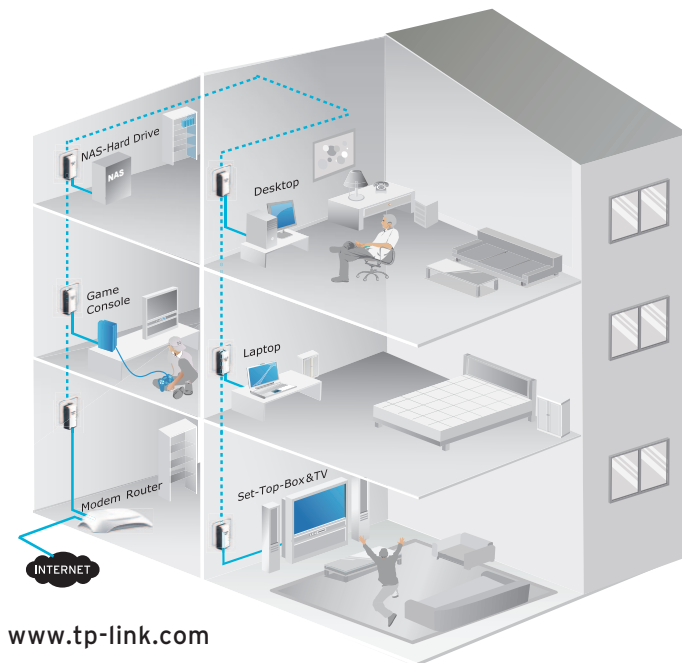

⦿ Specifications:

Hardware Features	
Standards And Protocols	HomePlug AV, IEEE802.3, IEEE802.3u
Interface	1*10/100Mbps Ethernet Port
Plug Type	EU, US, UK
Button	Pair Button
LED Indicator	PWR, PLC, ETH
Dimintions (Wx Dx H mm)	3.6x 2.2x 1.2 in. (93x 56x 30 mm)
Power Consumption	< 2.1 W
Range	300 Meters over electrical circuit
Software Features	
Modulation Technology	OFDM
Encryption	128-bit AES Encryption
Others	
Certification	CE, FCC, RoHS
System Requirements	Windows 2000/XP/2003/Vista, Windows 7, Mac, Linux*
Environment	Operating Temperature: 0°C~40°C (32°F ~104°F) Storage Temperature: -40°C ~70°C (-40°F~158°F) Operating Humidity: 10%~90% non-condensing Storage Humidity: 5%~90% non-condensing

Utility Supports Windows 2000,XP 32/64 bit, Vista 32/64 bit, Windows 7 32/64 bit

⦿ Diagram:

Package:

- TL-PA411
- RJ-45 Ethernet Cable
- Quick Installation Guide
- Resource CD, including:
  - Powerline Ethernet Adapter Utility
  - User Guide